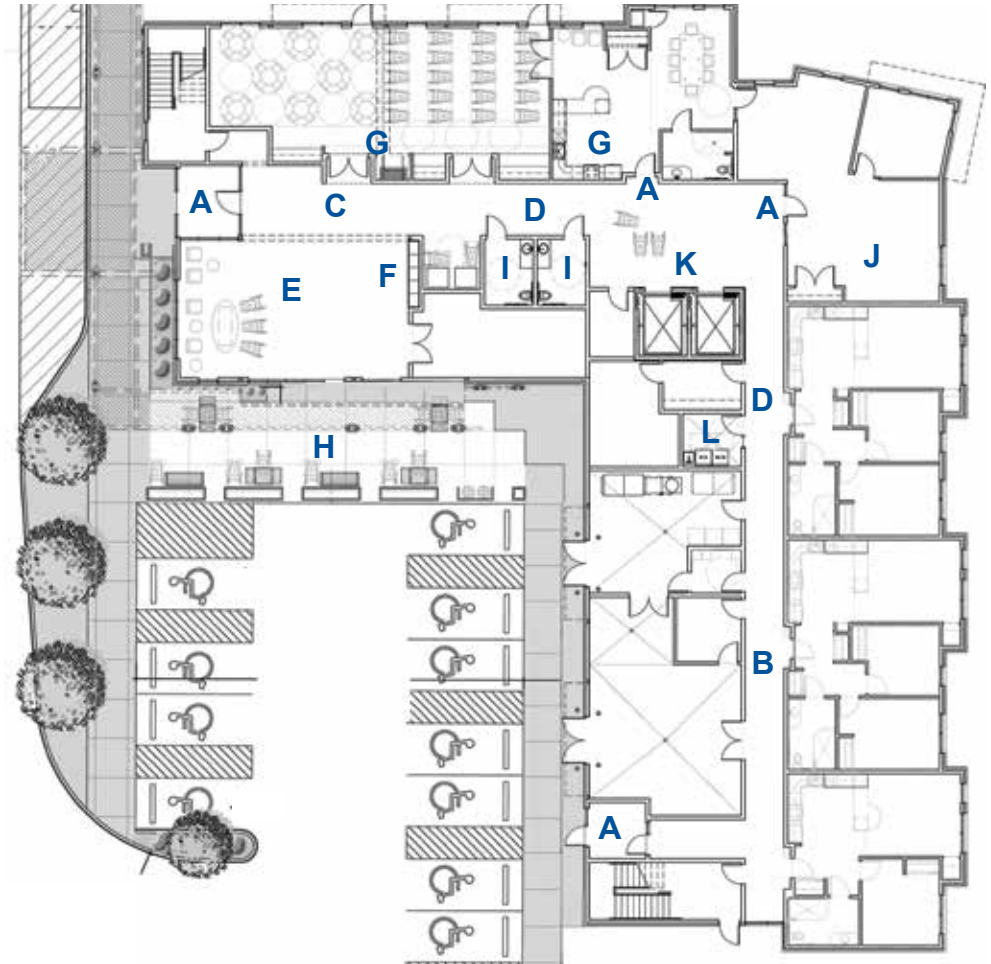

Cotman Vistas: Fully Accessible Common Areas

Accessibility features in the common areas of Cotman Vistas ensure that tenants can travel down hallways, wait for transportation and socialize comfortably, and take advantage of the outdoor patio area. In addition to being accessible, necessities are located centrally, allowing all tenants to use them easily. The plan shows the first floor, patio, and accessible parking area.

- A** **Doorways** are at least 36 inches wide with lever handles or auto door openers
- B** **Low-pile carpet** in residential hallways is glued to the floor and is easy for wheelchairs to roll over
- C** **Vinyl composition tile or terazzo flooring** in the hallways, trash, and laundry rooms is easy for wheelchairs to roll over and eliminates trip hazards
- D** **Hallways** are six feet wide so that tenants who use wheelchairs can easily turn around or travel together and have a handrail to provide support to tenants who walk
- E** **Lobby** is spacious with windows so tenants, either with or without their caregivers, can comfortably wait for transportation or visit with neighbors and friends
- F** **Mailboxes** are ADA-compliant, mounted low, and located close to the entry
- G** **Community room** is spacious and adjacent to an accessible kitchen
- H** **Patio area** features accessible picnic tables, grills, and planters for tenants
- I** **Public bathrooms** are fully accessible and located near the lobby, community room, and patio so that tenants can easily use the bathroom if needed when enjoying those common spaces
- J** **Office** is centrally located and has five-foot turning radius throughout
- K** **Two elevators** are centrally located and have a large waiting area on each floor to accommodate multiple tenants and their caregivers
- L** A centrally-located **laundry room** on each floor has front-loading machines